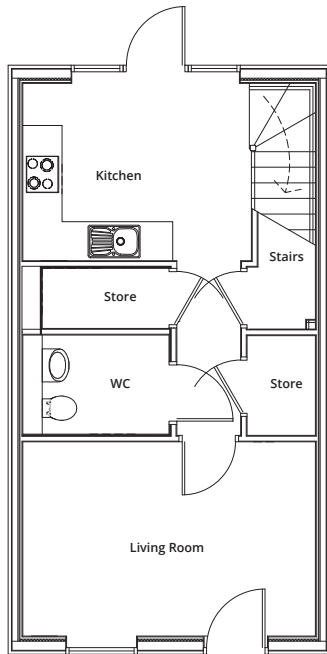

brioretirement.co.uk/landale

Cottage Type - Ferguson

Description: 2 Bedroom Cottage

Plot No: 24, 25, 26, 27

	m	ft
Living Room	4.500 x 3.000	14'9" x 9'10"
Kitchen	3.515 x 2.715	11'6" x 8'10"
Bedroom 01	4.500 x 3.000	14'9" x 9'10"
WC	2.250 x 1.525	7'4" x 5'10"
Bedroom 02	3.300 x 2.725	10'9" x 8'11"
Bathroom	2.250 x 2.550	7'4" x 8'4"
Total	76.5sqm	823sqft