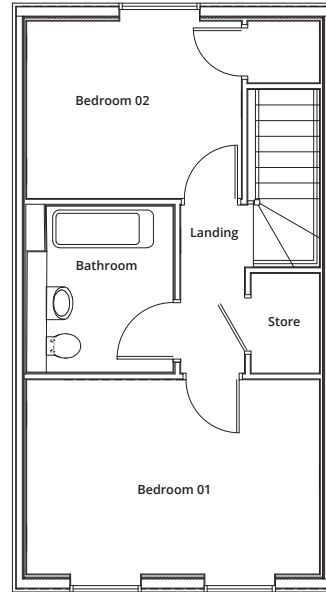

brioretirement.co.uk/landale

Cottage Type - Ferguson

Description: 2 Bedroom Cottage

Plot No: 24, 25, 26, 27

	m	ft
Living Room	4.500 x 3.000	14'9" x 9'10"
Kitchen	3.515 x 2.715	11'6" x 8'10"
Bedroom 01	4.500 x 3.000	14'9" x 9'10"
WC	2.250 x 1.525	7'4" x 5'10"
Bedroom 02	3.300 x 2.725	10'9" x 8'11"
Bathroom	2.250 x 2.550	7'4" x 8'4"
Total	76.5sqm	823sqft