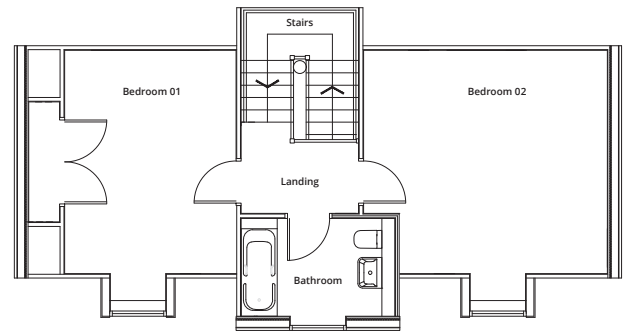

# Cottage Type - Stirling

**Description: 3 Bedroom Cottage**

Plot No: 37

	m	ft
Kitchen / Living Room	4.730 x 6.000	15'6" x 19'8"
Bedroom 01	4.730 x 4.350	15'6" x 14'4"
Bedroom 02	3.330 x 4.350	10'11" x 14'4"
Bedroom 03	4.030 x 3.950	13'2" x 12'11"
Bathroom	2.970 x 1.900	9'8" x 6'2"
Shower Room	3.700 x 1.950	12'1" x 6'5"
<b>Total</b>	<b>117sqm</b>	<b>1259sqft</b>