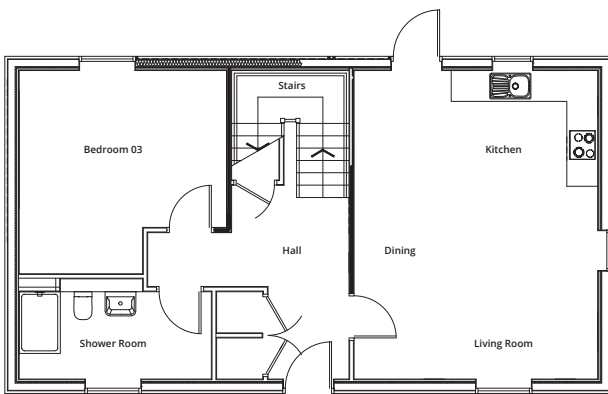

# Cottage Type - Stirling

**Description: 3 Bedroom Cottage**

Plot No: 37

	m	ft
Kitchen / Living Room	4.730 x 6.000	15'6" x 19'8"
Bedroom 01	4.730 x 4.350	15'6" x 14'4"
Bedroom 02	3.330 x 4.350	10'11" x 14'4"
Bedroom 03	4.030 x 3.950	13'2" x 12'11"
Bathroom	2.970 x 1.900	9'8" x 6'2"
Shower Room	3.700 x 1.950	12'1" x 6'5"
<b>Total</b>	<b>117sqm</b>	<b>1259sqft</b>