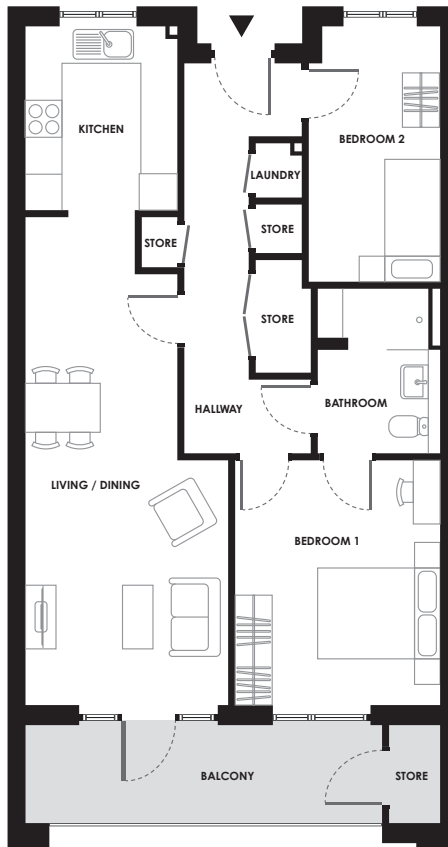

The Havelock

Two bedroom apartment

Available: 8

Part of

0208 773 2838

brioretirement.co.uk

The Havelock

1st floor: Apartment 6, 8
 2nd floor: Apartment 23, 25
 3rd floor: Apartment 43, 45
 4th floor: Apartment 64, 66

4th floor

3rd floor

2nd floor

1st floor

	m	ft
Living	3.30 X 8.20	10'9" x 26'10"
Kitchen	2.48 X 3.00	8'1" x 9'9"
Bedroom 1	3.35 X 4.14	10'10" x 13'6"
Bedroom 2	2.15 X 4.30	7'0" x 14'1"
Bathroom	2.00 X 2.70	6'6" x 8'9"
Total	73.2m²	788ft²