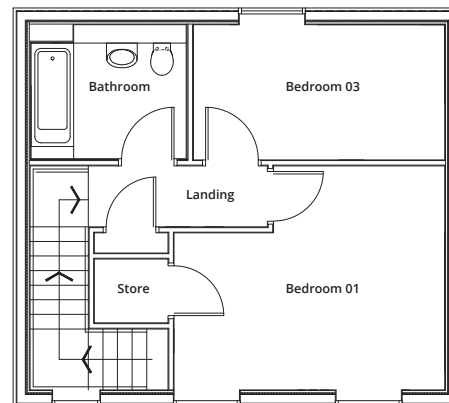

brioretirement.co.uk/landale

Cottage Type - Abernethy

Description: 3 Bedroom Cottage

Plot No: 19, 20, 21

	m	ft
Living Room	3.300 x 4.550	10'9" x 18'9"
Kitchen	2.500x2.200	8'2" x 7'2"
Bedroom 01	4.460 x 3.690	14'7" x 12'1"
Bedroom 02	3.380 x 3.000	11'1" x 9'1"
Bedroom 03	4.130 x 2.200	13'6" x 7'2"
Bathroom	2.550x2.200	8'5" x 7'2"
Shower Room	2.250 x 2.560	7'5" x 8'5"
Total	95sqm	1023sqft