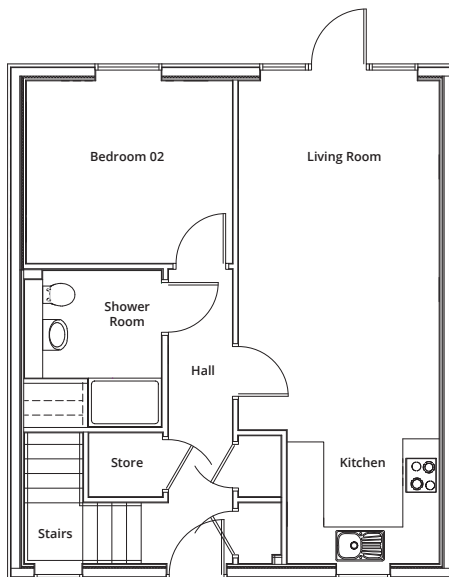

brioretirement.co.uk/landale

Cottage Type - Abernethy

Description: 3 Bedroom Cottage

Plot No: 19, 20, 21

	m	ft
Living Room	3.300 x 4.550	10'9" x 18'9"
Kitchen	2.500x2.200	8'2" x 7'2"
Bedroom 01	4.460 x 3.690	14'7" x 12'1"
Bedroom 02	3.380 x 3.000	11'1" x 9'1"
Bedroom 03	4.130 x 2.200	13'6" x 7'2"
Bathroom	2.550x2.200	8'5" x 7'2"
Shower Room	2.250 x 2.560	7'5" x 8'5"
Total	95sqm	1023sqft