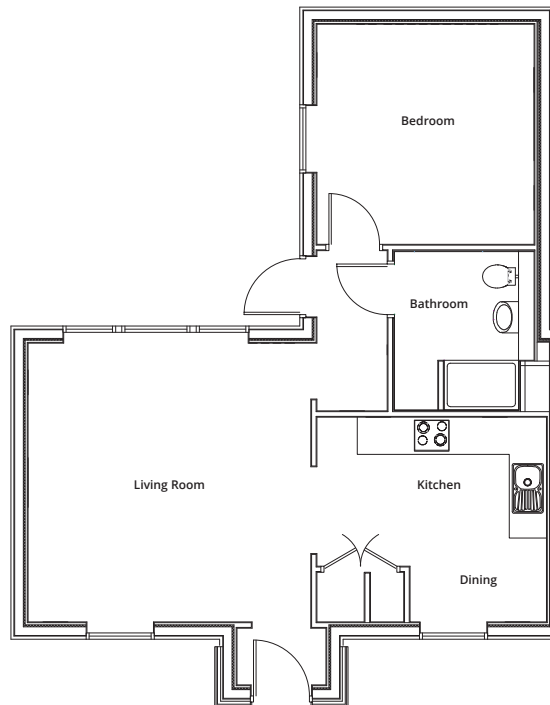

## Description: 1 Bedroom Bungalow

Plot No: 18, 23, 31, 32, 33, 35, 36, 38

|              | m              | ft              |
|--------------|----------------|-----------------|
| Living Room  | 4.560 x 4.495  | 14'11" x 14'8"  |
| Kitchen      | 3.700 x 3.305  | 12'1" x 10'10"  |
| Bedroom      | 3.500 x 3.550  | 11'5" x 11'7"   |
| Bathroom     | 2.250 x 2.550  | 7'4" x 8'4"     |
| <b>Total</b> | <b>55.3sqm</b> | <b>595 sqft</b> |